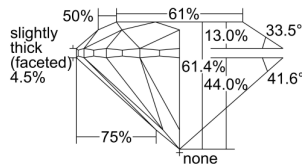

GIA®

FACSIMILE

GIA REPORT

2454284943

Verify this report at GIA.edu

GIA NATURAL DIAMOND DOSSIER®

December 01, 2022
GIA Report Number 2454284943
Shape and Cutting Style ..... Round Brilliant
Measurements ..... 5.07 - 5.09 x 3.12 mm

GRADING RESULTS

Carat Weight ..... 0.50 carat
Color Grade ..... E
Clarity Grade VS2
Cut Grade ..... Excellent

ADDITIONAL GRADING INFORMATION

Polish ..... Excellent
Symmetry ..... Excellent
Fluorescence ..... None
Clarity Characteristics ..... Crystal, Cloud
Inscription(s): GIA 2454284943

PROPORTIONS

Profile to actual proportions