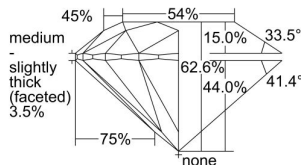

GIA®

FACSIMILE

GIA REPORT 2454348372

Verify this report at GIA.edu

GIA NATURAL DIAMOND DOSSIER®

December 13, 2022
GIA Report Number **2454348372**
Shape and Cutting Style ..... **Round Brilliant**
Measurements ..... **4.73 - 4.75 x 2.97 mm**

GRADING RESULTS

Carat Weight ..... **0.40 carat**
Color Grade ..... **E**
Clarity Grade **VVS2**
Cut Grade ..... **Excellent**

ADDITIONAL GRADING INFORMATION

Polish ..... **Excellent**
Symmetry ..... **Excellent**
Fluorescence ..... **None**
Clarity Characteristics ..... **Pinpoint**
Inscription(s): **GIA 2454348372**

PROPORTIONS

Profile to actual proportions

GRADING SCALES

GIA COLOR SCALE	GIA CLARITY SCALE	GIA CUT SCALE
COLOURLESS	FLAWLESS	EXCELLENT
D	INTERNALLY FLAWLESS	
E	VVS₁	VERY GOOD
F		
G	VVS₂	
H	VS₁	GOOD
I		
J	VS₂	
K	SI₁	FAIR
L		
M	SI₂	
N	I₁	POOR
O		
P	I₂	
Q	I₃	
R		
S		
T		
U		
V		
W		
X		
Y		
Z