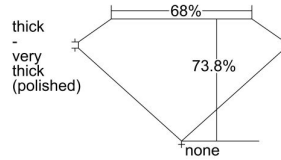

GIA®

FACSIMILE

GIA REPORT 2454361837

Verify this report at GIA.edu

GIA NATURAL DIAMOND DOSSIER®

December 28, 2022
GIA Report Number 2454361837
Shape and Cutting Style ..... Square Modified Brilliant
Measurements ..... 5.12 x 5.10 x 3.76 mm

GRADING RESULTS

Carat Weight ..... 0.90 carat
Color Grade ..... H
Clarity Grade VS2

ADDITIONAL GRADING INFORMATION

Polish ..... Excellent
Symmetry ..... Excellent
Fluorescence ..... None
Clarity Characteristics ..... Feather, Cloud
Inscription(s): GIA 2454361837

PROPORTIONS

Profile not to actual proportions

GRADING SCALES

GIA COLOR SCALE		GIA CLARITY SCALE			
COLORLESS	D	VERY VERY SLIGHTLY INCLUDED	FLAWLESS		
	E		INTERNALLY FLAWLESS		
	F		VVS₁		
	G		VVS₂		
	NEAR COLORLESS	H	VERY SLIGHTLY INCLUDED	VS₁	
		I		VS₂	
		FAINT	J	SLIGHTLY INCLUDED	SI₁
			K		SI₂
	L		I₁		
	VERT LIGHT		M	INCLUDED	I₂
N			I₃		
O					
P					
Q					
R					
LIGHT	S				
	T				
	U				
	V				
	W				
	X				
Y					
Z