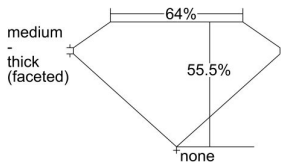

GIA®

FACSIMILE

GIA REPORT 2454884271

Verify this report at GIA.edu

GIA NATURAL DIAMOND DOSSIER®

February 23, 2023
GIA Report Number 2454884271
Shape and Cutting Style ..... Heart Brilliant
Measurements ..... 5.83 x 6.46 x 3.58 mm

GRADING RESULTS

Carat Weight ..... 0.75 carat
Color Grade I
Clarity Grade VVS1

ADDITIONAL GRADING INFORMATION

Polish ..... Excellent
Symmetry ..... Very Good
Fluorescence ..... None
Clarity Characteristics ..... Feather
Inscription(s): GIA 2454884271

PROPORTIONS

Profile not to actual proportions

GRADING SCALES

GIA COLOR SCALE		GIA CLARITY SCALE			
COLORLESS	D	VERY VERY SLIGHTLY INCLUDED	FLAWLESS		
	E		INTERNALLY FLAWLESS		
	F		VVS₁		
	NEAR COLORLESS	G	VERY SLIGHTLY INCLUDED	VVS₂	
		H		VS₁	
		FANT	I	SLIGHTLY INCLUDED	VS₂
			J		SI₁
	LIGHT	K	INCLUDED	SI₂	
		L		I₁	
		M		I₂	
N		INCLUDED	I₃		
O					
P					
Q					
R					
S					
T					
U					
V					
W					
X					
Y					
Z