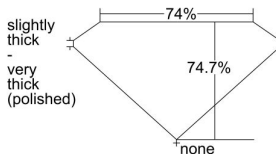

GIA®

FACSIMILE

GIA REPORT 2456032154

Verify this report at GIA.edu

GIA NATURAL DIAMOND DOSSIER®

October 18, 2022
GIA Report Number 2456032154
Shape and Cutting Style ..... Square Modified Brilliant
Measurements ..... 4.88 x 4.66 x 3.48 mm

GRADING RESULTS

Carat Weight ..... 0.70 carat
Color Grade ..... E
Clarity Grade VS2

ADDITIONAL GRADING INFORMATION

Polish ..... Excellent
Symmetry ..... Very Good
Fluorescence ..... None
Clarity Characteristics ..... Crystal, Cloud
Inscription(s): GIA 2456032154

PROPORTIONS

Profile not to actual proportions

GRADING SCALES

GIA COLOR SCALE		GIA CLARITY SCALE			
COLORLESS	D	VERY VERY SLIGHTLY INCLUDED	FLAWLESS		
	E		INTERNALLY FLAWLESS		
	F		VVS₁		
	G		VVS₂		
	NEAR COLORLESS	H	VERY SLIGHTLY INCLUDED	VS₁	
		I		VS₂	
		FAINT	J	SLIGHTLY INCLUDED	S₁
			K		S₂
	L		I₁		
	VERT LIGHT		M	INCLUDED	I₂
N			I₃		
O			LIGHT		
P					
Q					
R					
S					
T					
U					
V					
W					
X					
Y					
Z