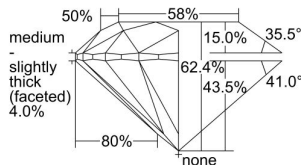

GIA®

FACSIMILE

GIA REPORT 2456053341

Verify this report at GIA.edu

GIA NATURAL DIAMOND DOSSIER®

October 20, 2022
GIA Report Number 2456053341
Shape and Cutting Style ..... Round Brilliant
Measurements ..... 4.72 - 4.75 x 2.95 mm

GRADING RESULTS

Carat Weight ..... 0.41 carat
Color Grade ..... D
Clarity Grade VS1
Cut Grade ..... Excellent

ADDITIONAL GRADING INFORMATION

Polish ..... Excellent
Symmetry ..... Excellent
Fluorescence ..... Faint
Clarity Characteristics..... Crystal, Cloud, Pinpoint
Inscription(s): GIA 2456053341

PROPORTIONS

Profile to actual proportions