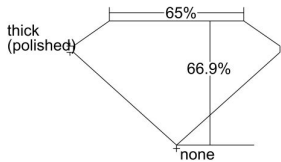

GIA®

FACSIMILE

GIA REPORT 2456217697

Verify this report at GIA.edu

GIA NATURAL DIAMOND DOSSIER®

November 17, 2022
GIA Report Number 2456217697
Shape and Cutting Style ..... Square Emerald Cut
Measurements ..... 5.41 x 5.23 x 3.50 mm

GRADING RESULTS

Carat Weight ..... 0.92 carat
Color Grade ..... F
Clarity Grade VS1

ADDITIONAL GRADING INFORMATION

Polish ..... Excellent
Symmetry ..... Excellent
Fluorescence ..... Medium Blue
Clarity Characteristics ..... Crystal, Pinpoint
Inscription(s): GIA 2456217697

PROPORTIONS

Profile not to actual proportions

GRADING SCALES

GIA COLOR SCALE		GIA CLARITY SCALE			
COLORLESS	D	VERY VERY SLIGHTLY INCLUDED	FLAWLESS		
	E		INTERNALLY FLAWLESS		
	F	VERY SLIGHTLY INCLUDED	VS₁		
	G		VS₂		
	H		VS₁		
	NEAR COLORLESS	I	SLIGHTLY INCLUDED	VS₂	
		J		SI₁	
		FAINT	K	INCLUDED	SI₂
			L		I₁
			M		I₂
VERT LIGHT	N	LIGHT	I₃		
	O				
	P				
	Q				
	R				
	S				
	T