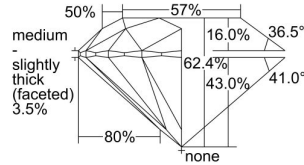

GIA®

FACSIMILE

GIA REPORT 2456244189

Verify this report at GIA.edu

GIA NATURAL DIAMOND DOSSIER®

November 25, 2022
GIA Report Number 2456244189
Shape and Cutting Style ..... Round Brilliant
Measurements ..... 4.88 - 4.89 x 3.05 mm

GRADING RESULTS

Carat Weight ..... 0.44 carat
Color Grade ..... L, Faint Brown
Clarity Grade VS1
Cut Grade ..... Excellent

ADDITIONAL GRADING INFORMATION

Polish ..... Excellent
Symmetry ..... Excellent
Fluorescence ..... None
Clarity Characteristics..... Crystal, Feather, Pinpoint
Inspection(s): GIA 2456244189

PROPORTIONS

Profile to actual proportions