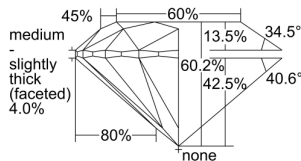

GIA®

FACSIMILE

GIA REPORT 2456285823

Verify this report at GIA.edu

GIA NATURAL DIAMOND DOSSIER®

December 02, 2022
GIA Report Number 2456285823
Shape and Cutting Style ..... Round Brilliant
Measurements ..... 6.01 - 6.05 x 3.63 mm

GRADING RESULTS

Carat Weight ..... 0.81 carat
Color Grade ..... F
Clarity Grade ..... Flawless
Cut Grade ..... Excellent

ADDITIONAL GRADING INFORMATION

Polish ..... Excellent
Symmetry ..... Excellent
Fluorescence ..... Faint
Clarity Characteristics ..... None
Inscription(s): GIA 2456285823

PROPORTIONS

Profile to actual proportions

GRADING SCALES

GIA COLOR SCALE	GIA CLARITY SCALE	GIA CUT SCALE	
D	FLAWLESS	EXCELLENT	
E	INTERNALLY FLAWLESS		
F		VVS₁	VERY GOOD
G	VVS₂		
H	VS₁	GOOD	
I	VS₂		
J	SI₁	FAIR	
K	SI₂		
L	I₁	POOR	
M	I₂		
N	I₃		
O			
P			
Q			
R			
S			
T			
U			
V			
W			
X			
Y			
Z