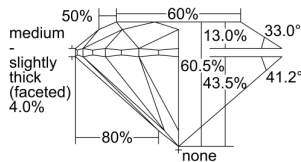

GIA®

FACSIMILE

GIA REPORT 2456286185

Verify this report at GIA.edu

GIA NATURAL DIAMOND DOSSIER®

November 30, 2022
GIA Report Number **2456286185**
Shape and Cutting Style ..... **Round Brilliant**
Measurements ..... **5.17 - 5.21 x 3.14 mm**

GRADING RESULTS

Carat Weight ..... **0.52 carat**
Color Grade ..... **G**
Clarity Grade **VS1**
Cut Grade ..... **Excellent**

ADDITIONAL GRADING INFORMATION

Polish ..... **Excellent**
Symmetry ..... **Excellent**
Fluorescence ..... **Strong Blue**
Clarity Characteristics ..... **Crystal, Pinpoint**
Inscription(s): **GIA 2456286185**

PROPORTIONS

Profile to actual proportions

GRADING SCALES

GIA COLOR SCALE	GIA CLARITY SCALE	GIA CUT SCALE	
D	FLAWLESS	EXCELLENT	
E	INTERNALLY FLAWLESS		
F		VVS₁	VERY GOOD
G	VVS₂		
H	VS₁	GOOD	
I	VS₂		
J	SI₁	FAIR	
K	SI₂		
L	I₁	POOR	
M			
N			
O	I₂		
P			
Q			
R	I₃		
S			
T			
U			
V			
W			
X			
Y			
Z