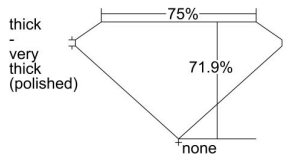

GIA®

FACSIMILE

GIA REPORT 2456388163

Verify this report at GIA.edu

GIA NATURAL DIAMOND DOSSIER®

December 16, 2022
GIA Report Number 2456388163
Shape and Cutting Style ..... Square Modified Brilliant
Measurements ..... 5.07 x 5.01 x 3.60 mm

GRADING RESULTS

Carat Weight ..... 0.80 carat
Color Grade ..... K
Clarity Grade SI1

ADDITIONAL GRADING INFORMATION

Polish ..... Excellent
Symmetry ..... Very Good
Fluorescence ..... Medium Blue
Clarity Characteristics ..... Cloud
Inscription(s): GIA 2456388163

PROPORTIONS

Profile not to actual proportions

GRADING SCALES

GIA COLOR SCALE		GIA CLARITY SCALE			
COLORLESS	D	NEAR COLORLESS	FLAWLESS		
	E		INTERNALLY FLAWLESS		
	F		VERY VERY SLIGHTLY INCLUDED	VVS₁	
	G			VVS₂	
	H		VERY SLIGHTLY INCLUDED	VS₁	
	I			VS₂	
	J			SLIGHTLY INCLUDED	SI₁
	K		SI₂		
	FANT		L	LIGHT	I₁
			M		I₂
N		I₃			
O					
P					
Q					
R					
S