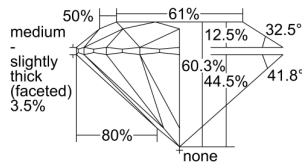

GIA®

FACSIMILE

GIA REPORT

2456454691

Verify this report at GIA.edu

GIA NATURAL DIAMOND DOSSIER®

December 26, 2022
GIA Report Number 2456454691
Shape and Cutting Style ..... Round Brilliant
Measurements ..... 5.32 - 5.35 x 3.21 mm

GRADING RESULTS

Carat Weight ..... 0.55 carat
Color Grade ..... F
Clarity Grade S11
Cut Grade ..... Excellent

ADDITIONAL GRADING INFORMATION

Polish ..... Excellent
Symmetry ..... Excellent
Fluorescence ..... None
Clarity Characteristics ..... Cloud, Crystal
Inscription(s): GIA 2456454691

PROPORTIONS

Profile to actual proportions

GRADING SCALES

GIA COLOR SCALE		GIA CLARITY SCALE		GIA CUT SCALE	
COLORLESS	D	FLAWLESS	VERY VERY SLIGHTLY INCLUDED	EXCELLENT	
	E				
	F	INTERNALLY FLAWLESS			
	G				
	NEAR COLORLESS	H		VVS₁	VERY GOOD
		I		VVS₂	
	FAINT	J		VS₁	GOOD
		K			
		L		VS₂	
		M			
VERY LIGHT	N	SI₁	FAIR		
	O				
	P	SI₂			
	R				
LIGHT	S	I₁	POOR		
	T				
	U				
	V	I₂			
	W				
	X				
	Y	I₃			
	Z