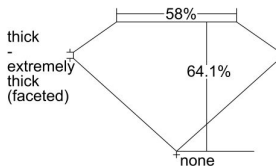

GIA®

FACSIMILE

GIA REPORT 2456549715

Verify this report at GIA.edu

GIA NATURAL DIAMOND DOSSIER®

January 06, 2023
GIA Report Number 2456549715
Shape and Cutting Style ..... Heart Brilliant
Measurements ..... 4.93 x 6.02 x 3.86 mm

GRADING RESULTS

Carat Weight ..... 0.70 carat
Color Grade ..... K
Clarity Grade VS1

ADDITIONAL GRADING INFORMATION

Polish ..... Excellent
Symmetry ..... Excellent
Fluorescence ..... None
Clarity Characteristics..... Feather, Pinpoint, Needle
Inscription(s): GIA 2456549715

PROPORTIONS

Profile not to actual proportions

GRADING SCALES

GIA COLOR SCALE		GIA CLARITY SCALE		
NEAR COLORLESS	D	VERY VERY SLIGHTLY INCLUDED	FLAWLESS	
	E		INTERNALLY FLAWLESS	
	F	VERY SLIGHTLY INCLUDED	VVS₁	
	G		VVS₂	
	H		VS₁	
	FAINT	I	SLIGHTLY INCLUDED	VS₂
		J		SI₁
		K	INCLUDED	SI₂
		L		I₁
		M		I₂
N		I₃		
LIGHT	O			
	P			
	Q			
	R			
	S			
	T			
	U			
	V			
	W			
	X			
	Y			
	Z