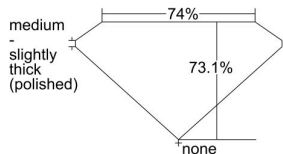

GIA®

FACSIMILE

GIA REPORT 2456549923

Verify this report at GIA.edu

GIA NATURAL DIAMOND DOSSIER®

January 06, 2023
GIA Report Number 2456549923
Shape and Cutting Style ..... Square Modified Brilliant
Measurements ..... 5.24 x 5.06 x 3.70 mm

GRADING RESULTS

Carat Weight ..... 0.81 carat
Color Grade ..... H
Clarity Grade VVS1

ADDITIONAL GRADING INFORMATION

Polish ..... Excellent
Symmetry ..... Excellent
Fluorescence ..... Faint
Clarity Characteristics ..... Needle, Pinpoint
Inspection(s): GIA 2456549923

PROPORTIONS

Profile not to actual proportions

GRADING SCALES

GIA COLOR SCALE		GIA CLARITY SCALE	
COLORLESS	D	VERY VERY SLIGHTLY INCLUDED	FLAWLESS
	E		INTERNALLY FLAWLESS
	F		VVS₁
	G		VVS₂
	H		VS₁
	I		VS₂
	J		SI₁
	K		SI₂
	L		I₁
	M		I₂
NEAR COLORLESS	N	SLIGHTLY INCLUDED	I₃
	O		
	P		
	Q		
FAINT	R		
	S		
	T		
	U		
VERT LIGHT	V		
	W		
	X		
	Y		
LIGHT	Z