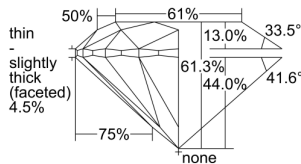

GIA®

FACSIMILE

GIA REPORT 2456672848

Verify this report at GIA.edu

GIA NATURAL DIAMOND DOSSIER®

January 30, 2023
GIA Report Number 2456672848
Shape and Cutting Style ..... Round Brilliant
Measurements ..... 4.89 - 4.92 x 3.01 mm

GRADING RESULTS

Carat Weight ..... 0.45 carat
Color Grade ..... K
Clarity Grade S11
Cut Grade ..... Excellent

ADDITIONAL GRADING INFORMATION

Polish ..... Very Good
Symmetry ..... Excellent
Fluorescence ..... Strong Blue
Clarity Characteristics ..... Cloud
Inscription(s): GIA 2456672848

PROPORTIONS

Profile to actual proportions

GRADING SCALES

GIA COLOR SCALE	GIA CLARITY SCALE	GIA CUT SCALE	
D	FLAWLESS	EXCELLENT	
E	INTERNALLY FLAWLESS		
F		VVS₁	VERY GOOD
G	VVS₂		
H	VS₁	GOOD	
I	VS₂		
J	S1₁	FAIR	
K	S1₂		
L	I₁	POOR	
M	I₂		
N	I₃		
O			
P			
Q			
R			
S			
T			
U			
V			
W			
X			
Y			
Z