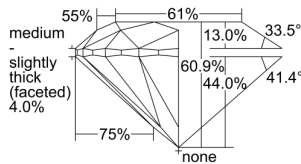

GIA®

FACSIMILE

GIA REPORT 2456804731

Verify this report at GIA.edu

GIA NATURAL DIAMOND DOSSIER®

February 09, 2023
GIA Report Number 2456804731
Shape and Cutting Style ..... Round Brilliant
Measurements ..... 5.07 - 5.13 x 3.11 mm

GRADING RESULTS

Carat Weight ..... 0.50 carat
Color Grade ..... G
Clarity Grade VS1
Cut Grade ..... Excellent

ADDITIONAL GRADING INFORMATION

Polish ..... Excellent
Symmetry ..... Very Good
Fluorescence ..... None
Clarity Characteristics ..... Cloud, Pinpoint, Needle
Inspection(s): GIA 2456804731

PROPORTIONS

Profile to actual proportions

GRADING SCALES

GIA COLOR SCALE	GIA CLARITY SCALE	GIA CUT SCALE	
D	FLAWLESS	EXCELLENT	
E	INTERNALLY FLAWLESS		
F		VVS₁	VERY GOOD
G	VVS₂		
H	VS₁	GOOD	
I	VS₂		
J	SI₁	FAIR	
K	SI₂		
L	I₁	POOR	
M	I₂		
N	I₃		
O			
P			
Q			
R			
S			
T			
U			
V			
W			
X			
Y			
Z