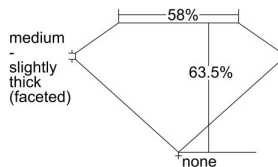

GIA®

FACSIMILE

GIA REPORT 2456848054

Verify this report at GIA.edu

GIA NATURAL DIAMOND DOSSIER®

February 17, 2023

GIA Report Number 2456848054

Shape and Cutting Style ..... Pear Brilliant

Measurements ..... 7.95 x 5.07 x 3.22 mm

GRADING RESULTS

Carat Weight ..... 0.80 carat

Color Grade ..... F

Clarity Grade SI1

ADDITIONAL GRADING INFORMATION

Polish ..... Excellent

Symmetry ..... Excellent

Fluorescence ..... None

Clarity Characteristics ..... Cloud, Crystal

Inscription(s): GIA 2456848054

PROPORTIONS

Profile not to actual proportions

GRADING SCALES

GIA COLOR SCALE		GIA CLARITY SCALE			
COLORLESS	D	VERY VERY SLIGHTLY INCLUDED	FLAWLESS		
	E		INTERNALLY FLAWLESS		
	F	VERY SLIGHTLY INCLUDED	VVS₁		
	G		VVS₂		
	H		VS₁		
	NEAR COLORLESS	I	SLIGHTLY INCLUDED	VS₂	
		J		SI₁	
		FAINT	K	INCLUDED	SI₂
			L		I₁
			M		I₂
VERT LIGHT	N	LIGHT	I₃		
	O				
	P				
	Q				
	R				
LIGHT	S				
	T				
	U				
	V				
	W				
	X				
	Y				
	Z