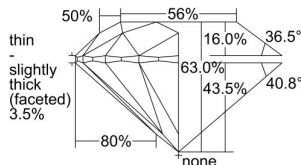

GIA®

FACSIMILE

GIA REPORT 2456857276

Verify this report at GIA.edu

GIA NATURAL DIAMOND DOSSIER®

February 20, 2023
GIA Report Number 2456857276
Shape and Cutting Style ..... Round Brilliant
Measurements ..... 6.16 - 6.19 x 3.89 mm

GRADING RESULTS

Carat Weight ..... 0.91 carat
Color Grade ..... E
Clarity Grade VS2
Cut Grade ..... Excellent

ADDITIONAL GRADING INFORMATION

Polish ..... Excellent
Symmetry ..... Excellent
Fluorescence ..... Medium Blue
Clarity Characteristics..... Crystal, Cavity
Inscription(s): GIA 2456857276

PROPORTIONS

Profile to actual proportions