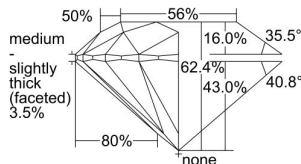

GIA®

FACSIMILE

GIA REPORT 2457121554

Verify this report at GIA.edu

GIA NATURAL DIAMOND DOSSIER®

October 31, 2022
GIA Report Number 2457121554
Shape and Cutting Style ..... Round Brilliant
Measurements ..... 5.24 - 5.26 x 3.27 mm

GRADING RESULTS

Carat Weight ..... 0.55 carat
Color Grade ..... H
Clarity Grade VVS1
Cut Grade ..... Excellent

ADDITIONAL GRADING INFORMATION

Polish ..... Excellent
Symmetry ..... Excellent
Fluorescence ..... Faint
Clarity Characteristics ..... Pinpoint
Inscription(s): GIA 2457121554

PROPORTIONS

Profile to actual proportions