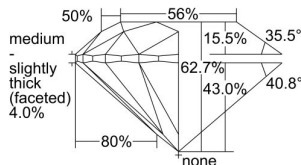

GIA®

FACSIMILE

GIA REPORT 2457149861

Verify this report at GIA.edu

GIA NATURAL DIAMOND DOSSIER®

November 04, 2022
GIA Report Number 2457149861
Shape and Cutting Style ..... Round Brilliant
Measurements ..... 4.97 - 4.99 x 3.12 mm

GRADING RESULTS

Carat Weight ..... 0.48 carat
Color Grade ..... E
Clarity Grade VS2
Cut Grade ..... Excellent

ADDITIONAL GRADING INFORMATION

Polish ..... Excellent
Symmetry ..... Excellent
Fluorescence ..... Faint
Clarity Characteristics ..... Crystal, Cloud
Inscription(s): GIA 2457149861

PROPORTIONS

Profile to actual proportions

GRADING SCALES

GIA COLOR SCALE

COLORLESS	D
	E
	F
	G
	H
	I
	J
NEAR COLORLESS	K
	L
	M
	N
	O
	P
	Q
	R
	S
	T
	U
	V
	W
	X
	Y
LIGHT	Z

GIA CLARITY SCALE

VERY VERY SLIGHTLY INCLUDED	FLAWLESS
	INTERNALLY FLAWLESS
VERY SLIGHTLY INCLUDED	VVS₁
	VVS₂
SLIGHTLY INCLUDED	VS₁
	VS₂
INCLUDED	SI₁
	SI₂
	I₁
	I₂
	I₃

GIA CUT SCALE

EXCELLENT
VERY GOOD
GOOD
FAIR
POOR