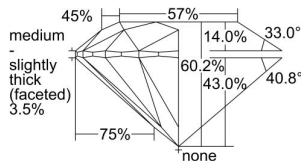

GIA®

FACSIMILE

GIA REPORT 2457159584

Verify this report at GIA.edu

GIA NATURAL DIAMOND DOSSIER®

November 03, 2022
GIA Report Number 2457159584
Shape and Cutting Style ..... Round Brilliant
Measurements ..... 3.81 - 3.81 x 2.30 mm

GRADING RESULTS

Carat Weight ..... 0.20 carat
Color Grade ..... F
Clarity Grade VVS2
Cut Grade ..... Excellent

ADDITIONAL GRADING INFORMATION

Polish ..... Excellent
Symmetry ..... Excellent
Fluorescence ..... Medium Blue
Clarity Characteristics ..... Needle, Pinpoint
Inscription(s): GIA 2457159584

PROPORTIONS

Profile to actual proportions

GRADING SCALES

GIA COLOR SCALE

COLORESS	D
	E
	F
	G
	H
	I
	J
NEAR COLORESS	K
	L
FLAINT	M
	N
	O
	P
VERY LIGHT	Q
	R
	S
	T
	U
	V
	W
	X
	Y
LIGHT	Z

GIA CLARITY SCALE

FLAWLESS	VERY VERY SLIGHTLY INCLUDED	VVS₁	VVS₂	VS₁	VS₂	SI₁	SI₂	I₁	I₂	I₃	
											FLAWLESS
INTERNALLY FLAWLESS	VERY SLIGHTLY INCLUDED										

GIA CUT SCALE

EXCELLENT
VERY GOOD
GOOD
FAIR
POOR