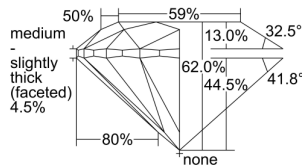

GIA®

FACSIMILE

GIA REPORT

2457164078

Verify this report at GIA.edu

GIA NATURAL DIAMOND DOSSIER®

November 04, 2022
GIA Report Number 2457164078
Shape and Cutting Style ..... Round Brilliant
Measurements ..... 6.17 - 6.21 x 3.84 mm

GRADING RESULTS

Carat Weight ..... 0.90 carat
Color Grade I
Clarity Grade ..... Flawless
Cut Grade ..... Excellent

ADDITIONAL GRADING INFORMATION

Polish ..... Excellent
Symmetry ..... Excellent
Fluorescence ..... None
Clarity Characteristics ..... None
Inscription(s): GIA 2457164078

PROPORTIONS

Profile to actual proportions

GRADING SCALES

GIA COLOR SCALE

COLOREDNESS	D
	E
	F
	G
	H
	I
	J
NEAR COLORLESS	K
	L
Faint	M
	N
	O
	P
Very Light	R
	S
	T
	U
	V
Light	W
	X
	Y
	Z

GIA CLARITY SCALE

VERY VERY SLIGHTLY INCLUDED	FLAWLESS
	INTERNALLY FLAWLESS
VERY SLIGHTLY INCLUDED	VVS₁
	VVS₂
SLIGHTLY INCLUDED	VS₁
	VS₂
INCLUDED	SI₁
	SI₂
	I₁
	I₂
	I₃

GIA CUT SCALE

EXCELLENT
VERY GOOD
GOOD
FAIR
POOR