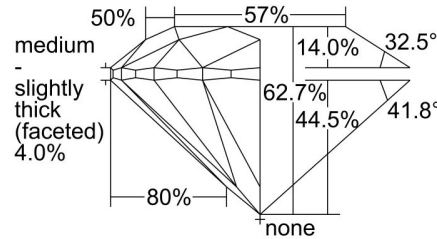

### GRADING RESULTS

Carat Weight ..... 1.53 carat

Color Grade ..... H

Clarity Grade ..... VS2

Cut Grade ..... Excellent

### PROPORTIONS

Profile to actual proportions

### CLARITY CHARACTERISTICS