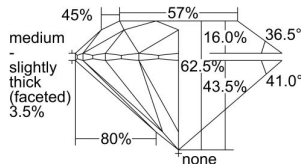

GIA®

FACSIMILE

GIA REPORT 2457230856

Verify this report at GIA.edu

GIA NATURAL DIAMOND DOSSIER®

November 29, 2022
GIA Report Number 2457230856
Shape and Cutting Style ..... Round Brilliant
Measurements ..... 5.05 - 5.09 x 3.17 mm

GRADING RESULTS

Carat Weight ..... 0.50 carat
Color Grade ..... F
Clarity Grade S11
Cut Grade ..... Excellent

ADDITIONAL GRADING INFORMATION

Polish ..... Excellent
Symmetry ..... Excellent
Fluorescence ..... None
Clarity Characteristics ..... Crystal, Cloud, Feather
Inscription(s): GIA 2457230856

PROPORTIONS

Profile to actual proportions

GRADING SCALES

GIA COLOR SCALE	GIA CLARITY SCALE	GIA CUT SCALE	
D	FLAWLESS	EXCELLENT	
E	INTERNALLY FLAWLESS		
F		VVS₁	VERY GOOD
G	VVS₂		
H	VS₁	GOOD	
I	VS₂		
J	S1₁	FAIR	
K	S1₂		
L	I₁	POOR	
M	I₂		
N	I₃		
O			
P			
Q			
R			
S			
T			
U			
V			
W			
X			
Y			
Z