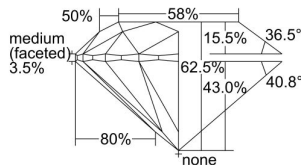

GIA®

FACSIMILE

GIA REPORT 2457298532

Verify this report at GIA.edu

GIA NATURAL DIAMOND DOSSIER®

December 06, 2022
GIA Report Number **2457298532**
Shape and Cutting Style ..... **Round Brilliant**
Measurements ..... **3.60 - 3.62 x 2.26 mm**

GRADING RESULTS

Carat Weight ..... **0.18 carat**
Color Grade ..... **D**
Clarity Grade **S11**
Cut Grade ..... **Excellent**

ADDITIONAL GRADING INFORMATION

Polish ..... **Excellent**
Symmetry ..... **Excellent**
Fluorescence ..... **Medium Blue**
Clarity Characteristics ..... **Feather, Cloud**
Inscription(s): **GIA 2457298532**

PROPORTIONS

Profile to actual proportions

GRADING SCALES

GIA COLOR SCALE	GIA CLARITY SCALE	GIA CUT SCALE	
D	FLAWLESS	EXCELLENT	
E	INTERNALLY FLAWLESS		
F		VVS₁	VERY GOOD
G	VVS₂		
H	VS₁	GOOD	
I	VS₂		
J	S1₁	FAIR	
K	S1₂		
L	I₁	POOR	
M	I₂		
N	I₃		
O			
P			
Q			
R			
S			
T			
U			
V			
W			
X			
Y			
Z