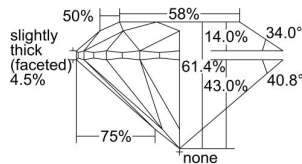

GIA®

FACSIMILE

GIA REPORT 2457322826

Verify this report at GIA.edu

GIA NATURAL DIAMOND DOSSIER®

December 08, 2022
GIA Report Number 2457322826
Shape and Cutting Style ..... Round Brilliant
Measurements ..... 6.14 - 6.19 x 3.79 mm

GRADING RESULTS

Carat Weight ..... 0.90 carat
Color Grade ..... H
Clarity Grade VS2
Cut Grade ..... Excellent

ADDITIONAL GRADING INFORMATION

Polish ..... Excellent
Symmetry ..... Excellent
Fluorescence ..... Faint
Clarity Characteristics ..... Cloud, Crystal
Inscription(s): GIA 2457322826

PROPORTIONS

Profile to actual proportions

GRADING SCALES

GIA COLOR SCALE

COLORED	D
	E
	F
	G
	H
	I
	J
NEAR COLORLESS	K
	L
	M
	N
	O
	P
	Q
	R
	S
	T
	U
	V
	W
	X
	Y
	Z

GIA CLARITY SCALE

FLAWLESS	VERY VERY SLIGHTLY INCLUDED	VS₁	VS₂	SLIGHTLY INCLUDED	SI₁	SI₂	I₁	I₂	I₃	
										VERY SLIGHTLY INCLUDED
INTERNALLY FLAWLESS										

GIA CUT SCALE

EXCELLENT
VERY GOOD
GOOD
FAIR
POOR