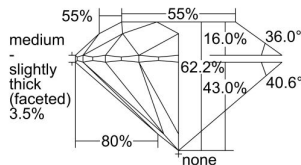

GIA®

FACSIMILE

GIA REPORT 2457361736

Verify this report at GIA.edu

GIA NATURAL DIAMOND DOSSIER®

December 13, 2022
GIA Report Number **2457361736**
Shape and Cutting Style ..... **Round Brilliant**
Measurements ..... **4.89 - 4.92 x 3.05 mm**

GRADING RESULTS

Carat Weight ..... **0.45 carat**
Color Grade ..... **F**
Clarity Grade **VVS1**
Cut Grade ..... **Excellent**

ADDITIONAL GRADING INFORMATION

Polish ..... **Excellent**
Symmetry ..... **Excellent**
Fluorescence ..... **None**
Clarity Characteristics ..... **Pinpoint, Feather**
Inscription(s): **GIA 2457361736**

PROPORTIONS

Profile to actual proportions

GRADING SCALES

GIA COLOR SCALE	GIA CLARITY SCALE	GIA CUT SCALE
COLOURLESS	FLAWLESS	EXCELLENT
D	FLAWLESS	
E	INTERNALLY FLAWLESS	VERY GOOD
F	VVS₁	
G	VVS₂	GOOD
H	VS₁	
I	VS₂	FAIR
J	SI₁	
K	SI₂	POOR
L	I₁	
M	I₂	
N	I₃	
O		
P		
Q		
R		
S		
T		
U		
V		
W		
X		
Y		
Z