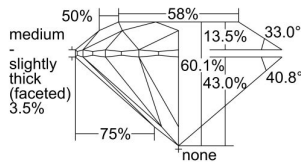

GIA®

FACSIMILE

GIA REPORT 2457373623

Verify this report at GIA.edu

GIA NATURAL DIAMOND DOSSIER®

December 14, 2022
GIA Report Number 2457373623
Shape and Cutting Style ..... Round Brilliant
Measurements ..... 6.33 - 6.37 x 3.82 mm

GRADING RESULTS

Carat Weight ..... 0.93 carat
Color Grade ..... E
Clarity Grade VVS1
Cut Grade ..... Excellent

ADDITIONAL GRADING INFORMATION

Polish ..... Excellent
Symmetry ..... Excellent
Fluorescence ..... Faint
Clarity Characteristics ..... Pinpoint
Inscription(s): GIA 2457373623

PROPORTIONS

Profile to actual proportions

GRADING SCALES

GIA COLOR SCALE	GIA CLARITY SCALE	GIA CUT SCALE	
D	FLAWLESS	EXCELLENT	
E	INTERNALLY FLAWLESS		
F		VVS₁	VERY GOOD
G	VVS₂		
H	VS₁	GOOD	
I	VS₂		
J	SI₁	FAIR	
K	SI₂		
L	I₁	POOR	
M	I₂		
N	I₃		
O			
P			
Q			
R			
S			
T			
U			
V			
W			
X			
Y			
Z