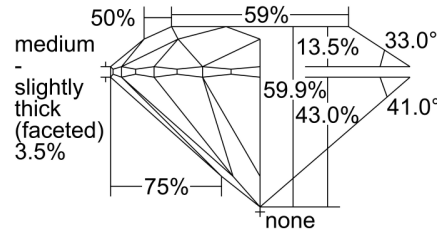

GIA NATURAL DIAMOND GRADING REPORT

January 02, 2023  
 GIA Report Number ..... 2457501221  
 Shape and Cutting Style ..... Round Brilliant  
 Measurements ..... 7.51 - 7.54 x 4.51 mm

GRADING RESULTS

Carat Weight ..... 1.56 carat  
 Color Grade ..... D  
 Clarity Grade ..... SI1  
 Cut Grade ..... Excellent

PROPORTIONS

Profile to actual proportions

CLARITY CHARACTERISTICS

KEY TO SYMBOLS\*

-  Feather
-  Crystal
-  Knot
-  Cloud
-  Needle

\* Red symbols denote internal characteristics (inclusions). Green or black symbols denote external characteristics (blemishes). Diagram is an approximate representation of the diamond, and symbols shown indicate type, position, and approximate size of clarity characteristics. All clarity characteristics may not be shown. Details of finish are not shown.