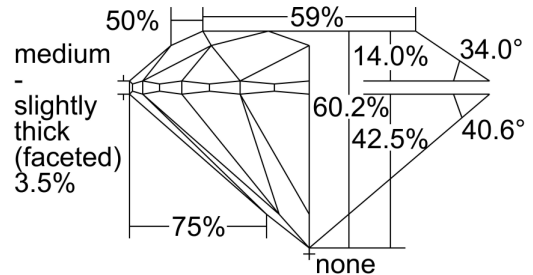

GIA®

GIA NATURAL DIAMOND DOSSIER®

January 09, 2023

GIA Report Number..... 2457556642

Shape and Cutting Style..... Round Brilliant

Measurements..... 5.26 - 5.28 x 3.17 mm

GRADING RESULTS

Carat Weight..... 0.54 carat

Color Grade..... G

Clarity Grade..... VS1

Cut Grade..... Excellent

ADDITIONAL GRADING INFORMATION

Polish..... Excellent

Symmetry..... Excellent

Fluorescence..... None

Clarity Characteristics..... Crystal, Cloud

Inscription(s): GIA 2457556642

PROPORTIONS

Profile to actual proportions

COMMENTS

GIA COLOR SCALE

| | | | | | | | | | | | | | | | | | | | | | | |
|-----------|---|---|---|----------------|---|-------|---|------------|---|---|---|-------|---|---|---|---|---|---|---|---|---|---|
| D | E | F | G | H | I | J | K | L | M | N | O | P | Q | R | S | T | U | V | W | X | Y | Z |
| COLORLESS | | | | NEAR COLORLESS | | FAINT | | VERY LIGHT | | | | LIGHT | | | | | | | | | | |

GIA CLARITY SCALE

| | | | | | | | | | | |
|----------|---------------------|-----------------------------|------------------|------------------------|-----------------|-------------------|-----------------|----------------|----------------|----------------|
| FLAWLESS | INTERNALLY FLAWLESS | VVS ₁ | VVS ₂ | VS ₁ | VS ₂ | SI ₁ | SI ₂ | I ₁ | I ₂ | I ₃ |
| | | VERY VERY SLIGHTLY INCLUDED | | VERY SLIGHTLY INCLUDED | | SLIGHTLY INCLUDED | | INCLUDED | | |