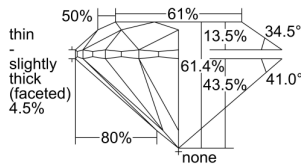

GIA®

FACSIMILE

GIA REPORT 2457604034

Verify this report at GIA.edu

GIA NATURAL DIAMOND DOSSIER®

January 13, 2023
GIA Report Number 2457604034
Shape and Cutting Style ..... Round Brilliant
Measurements ..... 4.49 - 4.51 x 2.77 mm

GRADING RESULTS

Carat Weight ..... 0.35 carat
Color Grade ..... G
Clarity Grade S11
Cut Grade ..... Excellent

ADDITIONAL GRADING INFORMATION

Polish ..... Excellent
Symmetry ..... Excellent
Fluorescence ..... None
Clarity Characteristics..... Cloud, Feather, Crystal, Knot
Inscription(s): GIA 2457604034

PROPORTIONS

GRADING SCALES

GIA COLOR SCALE	GIA CLARITY SCALE	GIA CUT SCALE	
D	FLAWLESS	EXCELLENT	
E	INTERNALLY FLAWLESS		
F		VVS₁	VERY GOOD
G	VVS₂		
H	VS₁	GOOD	
I	VS₂		
J	S1₁	FAIR	
K	S1₂		
L	I₁	POOR	
M	I₂		
N	I₃		
O			
P			
Q			
R			
S			
T			
U			
V			
W			
X			
Y			
Z