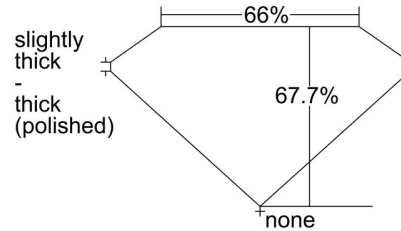

GIA NATURAL DIAMOND GRADING REPORT

February 03, 2023
 GIA Report Number 2457669029
 Shape and Cutting Style Square Emerald Cut
 Measurements 5.36 x 5.34 x 3.61 mm

GRADING RESULTS

Carat Weight 1.01 carat
 Color Grade J
 Clarity Grade VVS1

Profile not to actual proportions

CLARITY CHARACTERISTICS

KEY TO SYMBOLS*

- Cloud
- Pinpoint
- Feather

* Red symbols denote internal characteristics (inclusions). Green or black symbols denote external characteristics (blemishes). Diagram is an approximate representation of the diamond, and symbols shown indicate type, position, and approximate size of clarity characteristics. All clarity characteristics may not be shown. Details of finish are not shown.