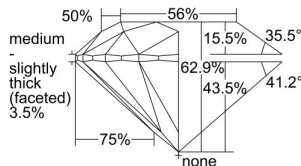

GIA®

FACSIMILE

GIA REPORT 2457719283

Verify this report at gia.edu

GIA NATURAL DIAMOND DOSSIER®

January 31, 2023
GIA Report Number 2457719283
Shape and Cutting Style ..... Round Brilliant
Measurements ..... 5.91 - 5.94 x 3.73 mm

GRADING RESULTS

Carat Weight ..... 0.81 carat
Color Grade ..... G
Clarity Grade VS1
Cut Grade ..... Excellent

ADDITIONAL GRADING INFORMATION

Polish ..... Excellent
Symmetry ..... Excellent
Fluorescence ..... Medium Blue
Clarity Characteristics..... Crystal, Needle, Pinpoint
Inscription(s): GIA 2457719283

PROPORTIONS

Profile to actual proportions