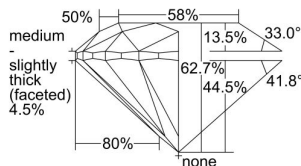

GIA®

FACSIMILE

GIA REPORT 2457758866

Verify this report at GIA.edu

GIA NATURAL DIAMOND DOSSIER®

February 03, 2023
GIA Report Number 2457758866
Shape and Cutting Style ..... Round Brilliant
Measurements ..... 4.84 - 4.87 x 3.05 mm

GRADING RESULTS

Carat Weight ..... 0.44 carat
Color Grade L
Clarity Grade S11
Cut Grade ..... Excellent

ADDITIONAL GRADING INFORMATION

Polish ..... Excellent
Symmetry ..... Excellent
Fluorescence ..... Faint
Clarity Characteristics ..... Crystal, Cloud
Inscription(s): GIA 2457758866

PROPORTIONS

Profile to actual proportions

GRADING SCALES

GIA COLOR SCALE	GIA CLARITY SCALE	GIA CUT SCALE	
D	FLAWLESS	EXCELLENT	
E	INTERNALLY FLAWLESS		
F		VVS₁	VERY GOOD
G	VVS₂		
H	VS₁	GOOD	
I	VS₂		
J	S1₁	FAIR	
K	S1₂		
L	I₁	POOR	
M	I₂		
N	I₃		
O			
P			
Q			
R			
S			
T			
U			
V			
W			
X			
Y			
Z