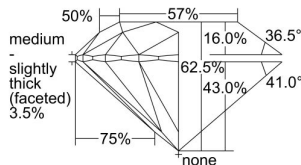

GIA®

FACSIMILE

GIA REPORT 2457774545

Verify this report at GIA.edu

GIA NATURAL DIAMOND DOSSIER®

February 07, 2023

GIA Report Number 2457774545

Shape and Cutting Style ..... Round Brilliant

Measurements ..... 5.52 - 5.54 x 3.45 mm

GRADING RESULTS

Carat Weight ..... 0.65 carat

Color Grade ..... F

Clarity Grade VVS1

Cut Grade ..... Excellent

ADDITIONAL GRADING INFORMATION

Polish ..... Excellent

Symmetry ..... Excellent

Fluorescence ..... None

Clarity Characteristics ..... Cloud, Feather

Inscription(s): GIA 2457774545

PROPORTIONS

Profile to actual proportions