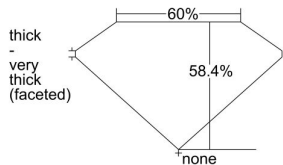

GIA®

FACSIMILE

GIA REPORT 2457775164

Verify this report at GIA.edu

GIA NATURAL DIAMOND DOSSIER®

February 07, 2023
GIA Report Number 2457775164
Shape and Cutting Style ..... Heart Brilliant
Measurements ..... 5.64 x 5.99 x 3.50 mm

GRADING RESULTS

Carat Weight ..... 0.70 carat
Color Grade ..... D
Clarity Grade SI1

ADDITIONAL GRADING INFORMATION

Polish ..... Very Good
Symmetry ..... Very Good
Fluorescence ..... None
Clarity Characteristics ..... Crystal
Inscription(s): GIA 2457775164

PROPORTIONS

Profile not to actual proportions

GRADING SCALES

GIA COLOR SCALE		GIA CLARITY SCALE	
COLORLESS	D	VERY VERY SLIGHTLY SLEIGHTLY INCLUDED	FLAWLESS
	E		INTERNALLY FLAWLESS
	F		VVS₁
	G		VVS₂
	H		VS₁
	I		VS₂
	J		SI₁
	K		SI₂
	L		I₁
	M		I₂
NEAR COLORLESS	N	SLIGHTLY INCLUDED	I₃
	O		
	P		
	Q		
FAINT	R		
	S		
	T		
	U		
VERT LIGHT	V		
	W		
	X		
	Y		
LIGHT	Z