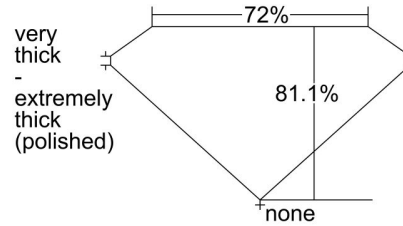

GIA NATURAL DIAMOND GRADING REPORT

February 22, 2023  
 GIA Report Number ..... 2457864052  
 Shape and Cutting Style .. Rectangular Modified Brilliant  
 Measurements ..... 5.39 x 5.08 x 4.12 mm

GRADING RESULTS

Carat Weight ..... 1.01 carat  
 Color Grade ..... L  
 Clarity Grade ..... VVS1

ADDITIONAL GRADING INFORMATION

Polish ..... Excellent  
 Symmetry ..... Very Good  
 Fluorescence ..... None  
 Inscription(s): GIA 2457864052  
**Comments:** Surface graining is not shown.

PROPORTIONS

Profile not to actual proportions

CLARITY CHARACTERISTICS

KEY TO SYMBOLS\*

- ^ Chip
- ~ Feather

\* Red symbols denote internal characteristics (inclusions). Green or black symbols denote external characteristics (blemishes). Diagram is an approximate representation of the diamond, and symbols shown indicate type, position, and approximate size of clarity characteristics. All clarity characteristics may not be shown. Details of finish are not shown.