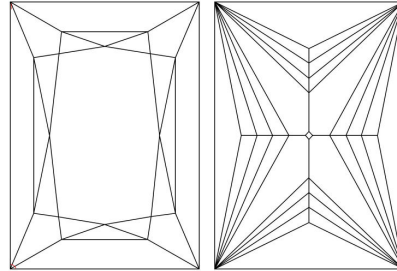

Carat Weight ..... 1.01 carat  
 Color Grade ..... L  
 Clarity Grade ..... VVS1

ADDITIONAL GRADING INFORMATION

Polish ..... Excellent  
 Symmetry ..... Very Good  
 Fluorescence ..... None  
 Inscription(s): GIA 2457864052  
**Comments:** Surface graining is not shown.

PROPORTIONS

Profile not to actual proportions

CLARITY CHARACTERISTICS

KEY TO SYMBOLS\*

- ^ Chip
- ~ Feather

\* Red symbols denote internal characteristics (inclusions). Green or black symbols denote external characteristics (blemishes). Diagram is an approximate representation of the diamond, and symbols shown indicate type, position, and approximate size of clarity characteristics. All clarity characteristics may not be shown. Details of finish are not shown.