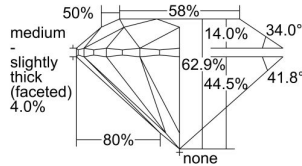

GIA®

FACSIMILE

GIA REPORT 2457879608

Verify this report at GIA.edu

GIA NATURAL DIAMOND DOSSIER®

February 23, 2023
GIA Report Number 2457879608
Shape and Cutting Style ..... Round Brilliant
Measurements ..... 6.13 - 6.18 x 3.87 mm

GRADING RESULTS

Carat Weight ..... 0.90 carat
Color Grade ..... K
Clarity Grade S11
Cut Grade ..... Excellent

ADDITIONAL GRADING INFORMATION

Polish ..... Excellent
Symmetry ..... Excellent
Fluorescence ..... Faint
Clarity Characteristics ..... Crystal, Cloud
Inscription(s): GIA 2457879608

PROPORTIONS

Profile to actual proportions

GRADING SCALES

GIA COLOR SCALE	GIA CLARITY SCALE	GIA CUT SCALE	
D	FLAWLESS	EXCELLENT	
E	INTERNALLY FLAWLESS		
F		VVS₁	VERY GOOD
G	VVS₂		
H	VS₁	GOOD	
I	VS₂		
J	S1₁	FAIR	
K	S1₂		
L	I₁	POOR	
M	I₂		
N	I₃		
O			
P			
Q			
R			
S			
T			
U			
V			
W			
X			
Y			
Z