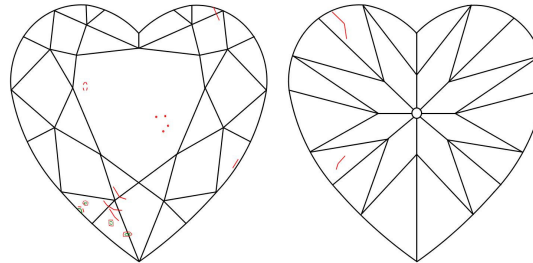

GIA NATURAL DIAMOND GRADING REPORT

February 22, 2023
 GIA Report Number 2457880519
 Shape and Cutting Style Heart Brilliant
 Measurements 5.90 x 6.92 x 4.18 mm

GRADING RESULTS

Carat Weight 1.00 carat
 Color Grade I
 Clarity Grade SI1

ADDITIONAL GRADING INFORMATION

Polish Excellent
 Symmetry Excellent
 Fluorescence None

Inscription(s): GIA 2457880519

Comments: Additional pinpoints are not shown.
 Additional clouds are not shown.

PROPORTIONS

Profile not to actual proportions

CLARITY CHARACTERISTICS

KEY TO SYMBOLS*

-  Feather
-  Cloud
-  Pinpoint
-  Indented Natural

* Red symbols denote internal characteristics (inclusions). Green or black symbols denote external characteristics (blemishes). Diagram is an approximate representation of the diamond, and symbols shown indicate type, position, and approximate size of clarity characteristics. All clarity characteristics may not be shown. Details of finish are not shown.