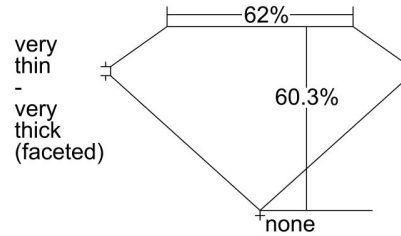

GIA NATURAL DIAMOND GRADING REPORT

February 22, 2023
 GIA Report Number 2457880519
 Shape and Cutting Style Heart Brilliant
 Measurements 5.90 x 6.92 x 4.18 mm

GRADING RESULTS

Carat Weight 1.00 carat
 Color Grade I
 Clarity Grade SI1

Profile not to actual proportions

CLARITY CHARACTERISTICS

KEY TO SYMBOLS*

-  Feather
-  Cloud
-  Pinpoint
-  Indented Natural

* Red symbols denote internal characteristics (inclusions). Green or black symbols denote external characteristics (blemishes). Diagram is an approximate representation of the diamond, and symbols shown indicate type, position, and approximate size of clarity characteristics. All clarity characteristics may not be shown. Details of finish are not shown.