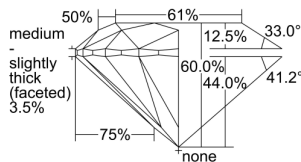

GIA®

FACSIMILE

GIA REPORT 2457959924

Verify this report at GIA.edu

GIA NATURAL DIAMOND DOSSIER®

March 06, 2023
GIA Report Number 2457959924
Shape and Cutting Style ..... Round Brilliant
Measurements ..... 6.00 - 6.02 x 3.61 mm

GRADING RESULTS

Carat Weight ..... 0.80 carat
Color Grade ..... D
Clarity Grade VVS2
Cut Grade ..... Excellent

ADDITIONAL GRADING INFORMATION

Polish ..... Excellent
Symmetry ..... Excellent
Fluorescence ..... Medium Blue
Clarity Characteristics ..... Pinpoint, Indented Natural
Inscription(s): GIA 2457959924

PROPORTIONS

Profile to actual proportions

GRADING SCALES

GIA COLOR SCALE	GIA CLARITY SCALE	GIA CUT SCALE	
D	FLAWLESS	EXCELLENT	
E	INTERNALLY FLAWLESS		
F		VVS₁	VERY GOOD
G	VVS₂		
H	VS₁	GOOD	
I	VS₂		
J	SI₁	FAIR	
K	SI₂		
L	I₁	POOR	
M	I₂		
N	I₃		
O			
P			
Q			
R			
S			
T			
U			
V			
W			
X			
Y			
Z