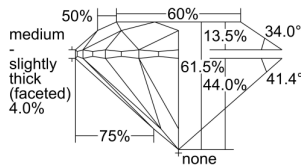

GIA®

FACSIMILE

GIA REPORT 2458288473

Verify this report at GIA.edu

GIA NATURAL DIAMOND DOSSIER®

November 30, 2022
GIA Report Number **2458288473**
Shape and Cutting Style ..... **Round Brilliant**
Measurements ..... **3.66 - 3.69 x 2.26 mm**

GRADING RESULTS

Carat Weight ..... **0.19 carat**
Color Grade ..... **G**
Clarity Grade **VVS1**
Cut Grade ..... **Excellent**

ADDITIONAL GRADING INFORMATION

Polish ..... **Excellent**
Symmetry ..... **Excellent**
Fluorescence ..... **None**
Clarity Characteristics ..... **Pinpoint, Cloud**
Inscription(s): **GIA 2458288473**

PROPORTIONS

Profile to actual proportions

GRADING SCALES

GIA COLOR SCALE	GIA CLARITY SCALE	GIA CUT SCALE	
D	FLAWLESS	EXCELLENT	
E	INTERNALLY FLAWLESS		
F		VVS₁	VERY GOOD
G	VVS₂		
H	VS₁	GOOD	
I	VS₂		
J	SI₁	FAIR	
K	SI₂		
L	I₁	POOR	
M			
N			
O	I₂		
P			
Q	I₃		
R			
S			
T			
U			
V			
W			
X			
Y			
Z