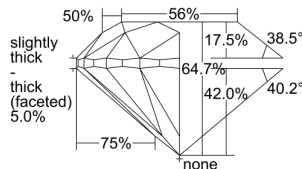

GIA®

FACSIMILE

GIA REPORT 2458304866

Verify this report at GIA.edu

GIA NATURAL DIAMOND DOSSIER®

December 08, 2022
GIA Report Number 2458304866
Shape and Cutting Style ..... Round Brilliant
Measurements ..... 5.82 - 5.86 x 3.78 mm

GRADING RESULTS

Carat Weight ..... 0.83 carat
Color Grade ..... G
Clarity Grade S11
Cut Grade ..... Very Good

ADDITIONAL GRADING INFORMATION

Polish ..... Excellent
Symmetry ..... Excellent
Fluorescence ..... Faint
Clarity Characteristics ..... Crystal, Cloud
Inscription(s): GIA 2458304866

PROPORTIONS

Profile to actual proportions