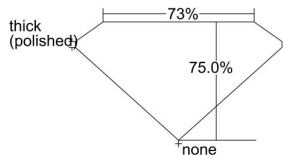

GIA®

FACSIMILE

GIA REPORT 2458328345

Verify this report at GIA.edu

GIA NATURAL DIAMOND DOSSIER®

December 07, 2022
GIA Report Number 2458328345
Shape and Cutting Style ..... Square Modified Brilliant
Measurements ..... 5.11 x 5.11 x 3.83 mm

GRADING RESULTS

Carat Weight ..... 0.91 carat
Color Grade ..... H
Clarity Grade VVS1

ADDITIONAL GRADING INFORMATION

Polish ..... Excellent
Symmetry ..... Excellent
Fluorescence ..... None
Clarity Characteristics ..... Pinpoint
Inscription(s): GIA 2458328345

PROPORTIONS

Profile not to actual proportions

GRADING SCALES

GIA COLOR SCALE		GIA CLARITY SCALE			
COLORLESS	D	VERY VERY SLIGHTLY INCLUDED	FLAWLESS		
	E		INTERNALLY FLAWLESS		
	F	VERY SLIGHTLY INCLUDED	VVS₁		
	G		VVS₂		
	H		VS₁		
	NEAR COLORLESS	I	SLIGHTLY INCLUDED	VS₂	
		J		SI₁	
		FAINT	K	INCLUDED	SI₂
			L		I₁
			M		I₂
VERT LIGHT	N	LIGHT	I₃		
	O				
	P				
	Q				
	R				
	S				
	T