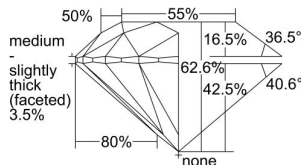

GIA®

FACSIMILE

GIA REPORT 2458539441

Verify this report at GIA.edu

GIA NATURAL DIAMOND DOSSIER®

January 09, 2023
GIA Report Number 2458539441
Shape and Cutting Style ..... Round Brilliant
Measurements ..... 3.61 - 3.62 x 2.26 mm

GRADING RESULTS

Carat Weight ..... 0.18 carat
Color Grade ..... D
Clarity Grade VS2
Cut Grade ..... Excellent

ADDITIONAL GRADING INFORMATION

Polish ..... Excellent
Symmetry ..... Excellent
Fluorescence ..... None
Clarity Characteristics ..... Cloud
Inscription(s): GIA 2458539441

PROPORTIONS

Profile to actual proportions

GRADING SCALES

GIA COLOR SCALE

COLORLESS	D
	E
	F
	G
	H
	I
	J
NEAR COLORLESS	K
	L
Faint	M
	N
	O
	P
	R
	S
	T
	U
	V
	W
	X
	Y
Light	Z

GIA CLARITY SCALE

FLAWLESS	VERY VERY SLIGHTLY INCLUDED	VS₁	VS₂	VS₁	VS₂	SI₁	SI₂	I₁	I₂	I₃		
											FLAWLESS	INTERNALLY FLAWLESS

GIA CUT SCALE

EXCELLENT
VERY GOOD
GOOD
FAIR
POOR