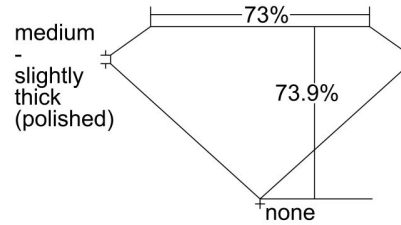

GIA NATURAL DIAMOND GRADING REPORT

March 10, 2023
 GIA Report Number 2464007248
 Shape and Cutting Style Square Modified Brilliant
 Measurements 6.20 x 6.17 x 4.56 mm

GRADING RESULTS

Carat Weight 1.50 carat
 Color Grade I
 Clarity Grade VS1

ADDITIONAL GRADING INFORMATION

Polish Excellent
 Symmetry Very Good
 Fluorescence None
 Inscription(s): GIA 2464007248
Comments: Internal graining is not shown.

PROPORTIONS

Profile not to actual proportions

CLARITY CHARACTERISTICS

KEY TO SYMBOLS*

- Feather
- Cavity
- Indented Natural
- Natural

* Red symbols denote internal characteristics (inclusions). Green or black symbols denote external characteristics (blemishes). Diagram is an approximate representation of the diamond, and symbols shown indicate type, position, and approximate size of clarity characteristics. All clarity characteristics may not be shown. Details of finish are not shown.