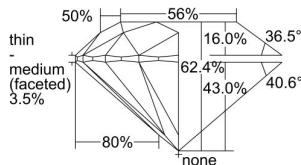

GIA®

FACSIMILE

GIA REPORT 2464205549

Verify this report at GIA.edu

GIA NATURAL DIAMOND DOSSIER®

March 31, 2023
GIA Report Number 2464205549
Shape and Cutting Style ..... Round Brilliant
Measurements ..... 4.79 - 4.82 x 3.00 mm

GRADING RESULTS

Carat Weight ..... 0.42 carat
Color Grade ..... E
Clarity Grade ..... Flawless
Cut Grade ..... Excellent

ADDITIONAL GRADING INFORMATION

Polish ..... Excellent
Symmetry ..... Excellent
Fluorescence ..... None
Clarity Characteristics ..... None
Inscription(s): GIA 2464205549

PROPORTIONS

GRADING SCALES

GIA COLOR SCALE	GIA CLARITY SCALE	GIA CUT SCALE
COLOURLESS	FLAWLESS	EXCELLENT
D	INTERNALLY FLAWLESS	
E	VVS₁	VERY GOOD
F		
G	VVS₂	
H	VS₁	GOOD
I		
J	VS₂	
K	SI₁	FAIR
L		
M	SI₂	
N	I₁	POOR
O		
P	I₂	
Q	I₃	
R		
S		
T		
U		
V		
W		
X		
Y		
Z