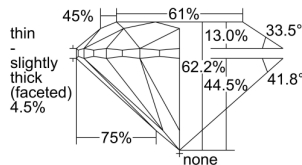

GIA®

FACSIMILE

GIA REPORT

2464214947

Verify this report at GIA.edu

GIA NATURAL DIAMOND DOSSIER®

May 02, 2023
GIA Report Number **2464214947**
Shape and Cutting Style ..... **Round Brilliant**
Measurements ..... **5.90 - 5.94 x 3.68 mm**

GRADING RESULTS

Carat Weight ..... **0.80 carat**
Color Grade ..... **L**
Clarity Grade **VVS2**
Cut Grade ..... **Excellent**

ADDITIONAL GRADING INFORMATION

Polish ..... **Excellent**
Symmetry ..... **Excellent**
Fluorescence ..... **Medium Blue**
Clarity Characteristics..... **Pinpoint, Cavity, Indented Natural**
Inscription(s): **GIA 2464214947**

PROPORTIONS

Profile to actual proportions

GRADING SCALES

GIA COLOR SCALE	GIA CLARITY SCALE	GIA CUT SCALE
D	FLAWLESS	EXCELLENT
E	FLAWLESS	
F	INTERNALLY FLAWLESS	VERY GOOD
G	FLAWLESS	
H	VVS₁	GOOD
I	VVS₂	
J	VS₁	FAIR
K	VS₂	
L	SI₁	POOR
M	SI₂	
N	I₁	
O	I₂	
P	I₃	
Q		
R		
S		
T		
U		
V		
W		
X		
Y		
Z