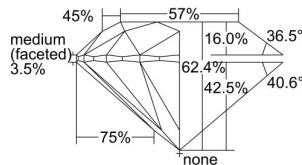

GIA®

FACSIMILE

GIA REPORT

2464216941

Verify this report at GIA.edu

GIA NATURAL DIAMOND DOSSIER®

April 03, 2023
GIA Report Number **2464216941**
Shape and Cutting Style ..... **Round Brilliant**
Measurements ..... **4.87 - 4.89 x 3.05 mm**

GRADING RESULTS

Carat Weight ..... **0.45 carat**
Color Grade ..... **G**
Clarity Grade **VVS2**
Cut Grade ..... **Excellent**

ADDITIONAL GRADING INFORMATION

Polish ..... **Excellent**
Symmetry ..... **Excellent**
Fluorescence ..... **Strong Blue**
Clarity Characteristics ..... **Feather, Pinpoint**
Inscription(s): **GIA 2464216941**

PROPORTIONS

Profile to actual proportions

GRADING SCALES

GIA COLOR SCALE	GIA CLARITY SCALE	GIA CUT SCALE	
D	FLAWLESS	EXCELLENT	
E	INTERNALLY FLAWLESS		
F		VVS₁	VERY GOOD
G	VVS₂		
H	VS₁	GOOD	
I	VS₂		
J	SI₁	FAIR	
K	SI₂		
L	I₁	POOR	
M	I₂		
N	I₃		
O			
P			
Q			
R			
S			
T			
U			
V			
W			
X			
Y			
Z