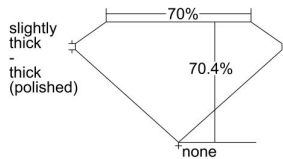

GIA®

FACSIMILE

GIA REPORT 2464303259

Verify this report at GIA.edu

GIA NATURAL DIAMOND DOSSIER®

April 12, 2023
GIA Report Number 2464303259
Shape and Cutting Style ..... Square Modified Brilliant
Measurements ..... 4.49 x 4.47 x 3.14 mm

GRADING RESULTS

Carat Weight ..... 0.51 carat
Color Grade I
Clarity Grade VS1

ADDITIONAL GRADING INFORMATION

Polish ..... Excellent
Symmetry ..... Very Good
Fluorescence ..... None
Clarity Characteristics ..... Crystal, Needle, Pinpoint
Inscription(s): GIA 2464303259

PROPORTIONS

Profile not to actual proportions

GRADING SCALES

GIA COLOR SCALE		GIA CLARITY SCALE			
COLORLESS	D	VERY VERY SLIGHTLY INCLUDED	FLAWLESS		
	E		INTERNALLY FLAWLESS		
	F	VERY SLIGHTLY INCLUDED	VVS₁		
	G		VVS₂		
	H		VS₁		
	NEAR COLORLESS	I	SLIGHTLY INCLUDED	VS₂	
		J		SI₁	
		FAINT	K	INCLUDED	SI₂
			L		I₁
			M		I₂
VERT LIGHT	N	INCLUDED	I₃		
	O				
	P				
	Q				
	R				
LIGHT	S				
	T				
	U				
	V				
	W				
X					
Y					
Z