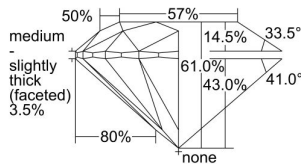

GIA®

FACSIMILE

GIA REPORT 2464344435

Verify this report at GIA.edu

GIA NATURAL DIAMOND DOSSIER®

April 17, 2023
GIA Report Number **2464344435**
Shape and Cutting Style ..... **Round Brilliant**
Measurements ..... **3.68 - 3.70 x 2.25 mm**

GRADING RESULTS

Carat Weight ..... **0.18 carat**
Color Grade ..... **F**
Clarity Grade **S11**
Cut Grade ..... **Excellent**

ADDITIONAL GRADING INFORMATION

Polish ..... **Excellent**
Symmetry ..... **Excellent**
Fluorescence ..... **None**
Clarity Characteristics ..... **Crystal, Feather**
Inscription(s): **GIA 2464344435**

PROPORTIONS

Profile to actual proportions

GRADING SCALES

GIA COLOR SCALE	GIA CLARITY SCALE	GIA CUT SCALE	
D	FLAWLESS	EXCELLENT	
E	INTERNALLY FLAWLESS		
F		VVS₁	VERY GOOD
G	VVS₂		
H	VS₁	GOOD	
I	VS₂		
J	S1₁	FAIR	
K	S1₂		
L	I₁	POOR	
M	I₂		
N	I₃		
O			
P			
Q			
R			
S			
T			
U			
V			
W			
X			
Y			
Z